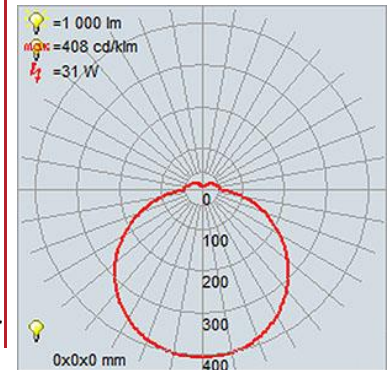

IES FILE

In addition to Access Lighting's purchase and warranty terms and conditions, by signing below or placing an order, you agree that you are authorized to bind the entity placing any order and acknowledge the following: All of sizes and measurements are approximate and all images are for illustrative purposes only. In the event of an inconsistency, the "Product Measurements" section controls. There also may be slight differences in the colors and designs compared to the displayed and printed images.

Signature: _____

Print Name _____ Date: _____

Toll Free 800-828-5483 www.AccessLighting.com

14410 Myford Road, Irvine, CA 92606