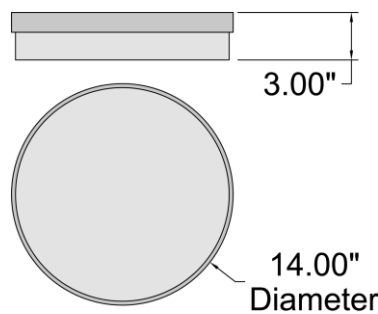

Stock Code: **20826LEDD-ABB/OPL**

Collection: Roma

PRODUCT INFORMATION

Base: 20826 Parent: 20826LEDD
Mounting Type: Ceiling UPC: 641594243239
Finish: Antique Brushed Brass
Diffuser: Opal

PRODUCT MEASUREMENTS

FIXTURE	BACKPLATE / CANOPY
Length:	Length
Width:	Width:
Diameter 14"	Diameter:
Height: 3"	Height:
Extension:	
Overall Height:	

TECHNICAL SPECIFICATIONS

SPECIFICATIONS

Frame Material: Metal
Diffuser Material: Glass
Lamping Type: SSL (Dedicated LED) Jbox: Standard
Lamping Base: SSL Lamp Wattage: 30 W
Lamp Quantity: 1 Total Wattage: 30 W
Voltage: 120v Lamps Included: Yes

QUALIFICATIONS

Location Rating Damp
Certification: ETL (US/Canada) Listed
ADA Compliant: No Energy Star: No
JA8 Compliant: Yes Emergency Lighting: No
Marine Grade: No Warranty: 5 Year

PHOTOMETRICS

Dimmable: Yes Nominal Lumens 2000 Lm
CRI: 90 Delivered Lumens: 1554 Lm
CCT: 3000K
Recommended Dimmers:
(ELV)LUTRON Skylark Contour CTCL-153P; (ELV)LUTRON
Maestro CL MACL-153M; (ELV)LUTRON Maestro MRF2-6CL;
(TRIAC)LUTRON Diva DVCL-153P; (TRIAC)LUTRON
Ariadni/Toggler TGCL-153P; (ELV)LUTRON Caseta PD - 6WCL;
(ELV)LUTRON Maestro CL (Package) MACL-153M-RHW

Additional Notes:

Optional Color Temperature 100 Piece Minimum Order Quantity;
Custom Finish 5 Piece Minimum Order Quantity

Project Name: _____
Location: _____
Type: _____
Quantity: _____
Notes: _____

LINE DRAWING

IES FILE